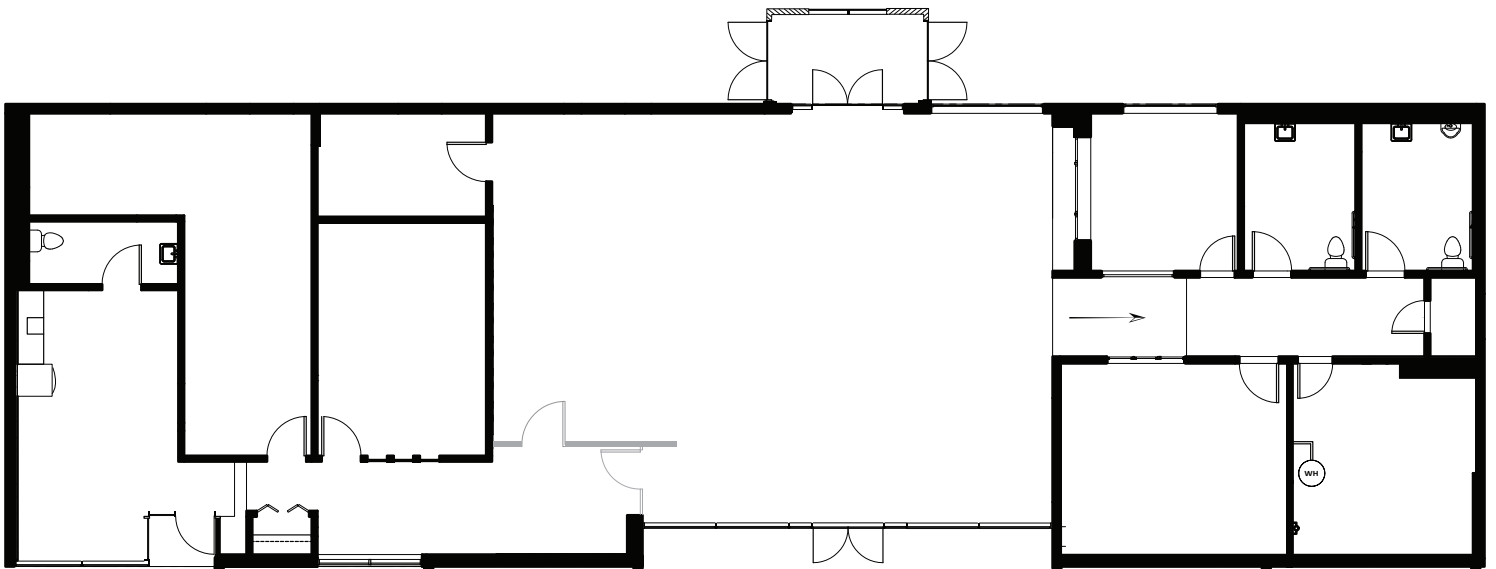

Schedule a Tour
425.252.5400

1503 Pacific Ave

AVAILABLE

1503 Pacific Avenue, Everett WA 98201

3900 RSF

12 dedicated parking spaces

All square footage figures are approximate.

CALL US TO SCHEDULE A TOUR